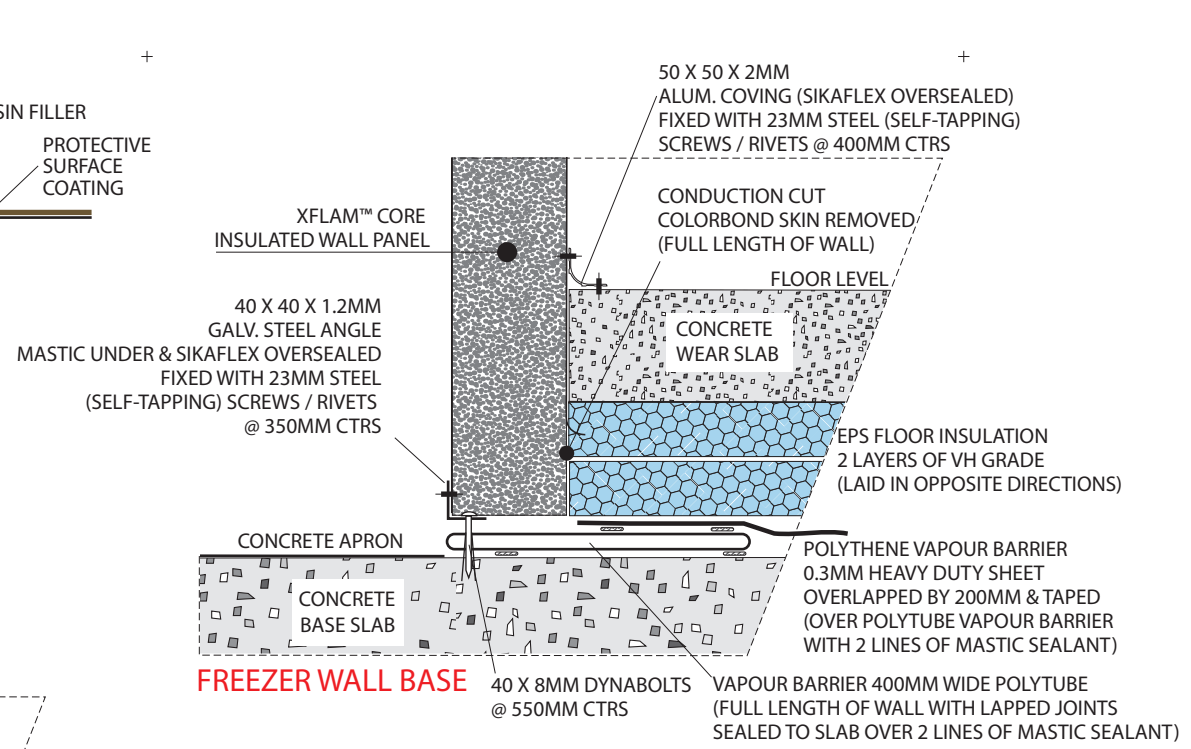

EXTERNAL WALL BASE

FREEZER WALL BASE

EXTERNAL WALL BASE

INTERNAL COOLROOM PARTITION WALL

THIS DRAWING IS THE PROPERTY OF AUSTRAL INSULATION AND MAY NOT BE REPRODUCED IN WHOLE OR IN PART WITHOUT THEIR PRIOR WRITTEN CONSENT.
ALL COPYRIGHT RESERVED.

FIRE RATED DETAILS XFlam™ Panel BASE WALL DETAIL		Drawn SDH
		Date 26.03.08
		Rev. 28.07.08
		Checked
		Drng. N ^o C2