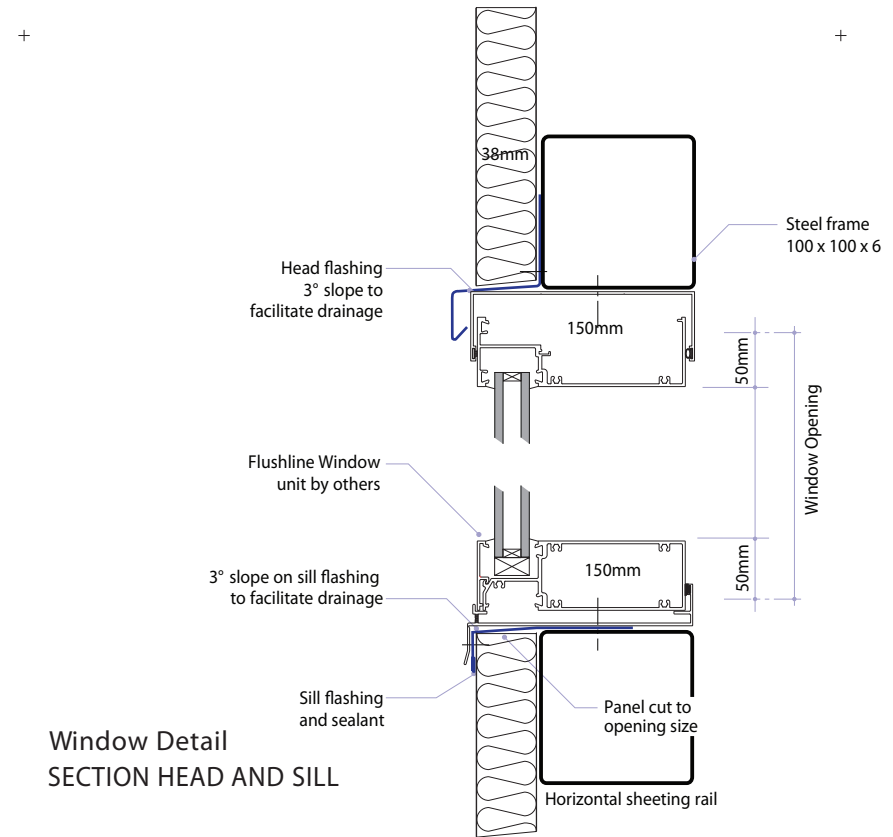

A - A CROSS SECTION

THIS DRAWING IS THE PROPERTY OF AUSTRAL INSULATION AND MAY NOT BE REPRODUCED IN WHOLE OR IN PART WITHOUT THEIR PRIOR WRITTEN CONSENT.

ALL COPYRIGHT RESERVED.

DOOR DETAILS
Econotilt™ Panel
Typical fixed window & frame

Drawn	SDH
Date	28.03.08
Rev.	08.09.08
Checked	
Drng. N°	E9